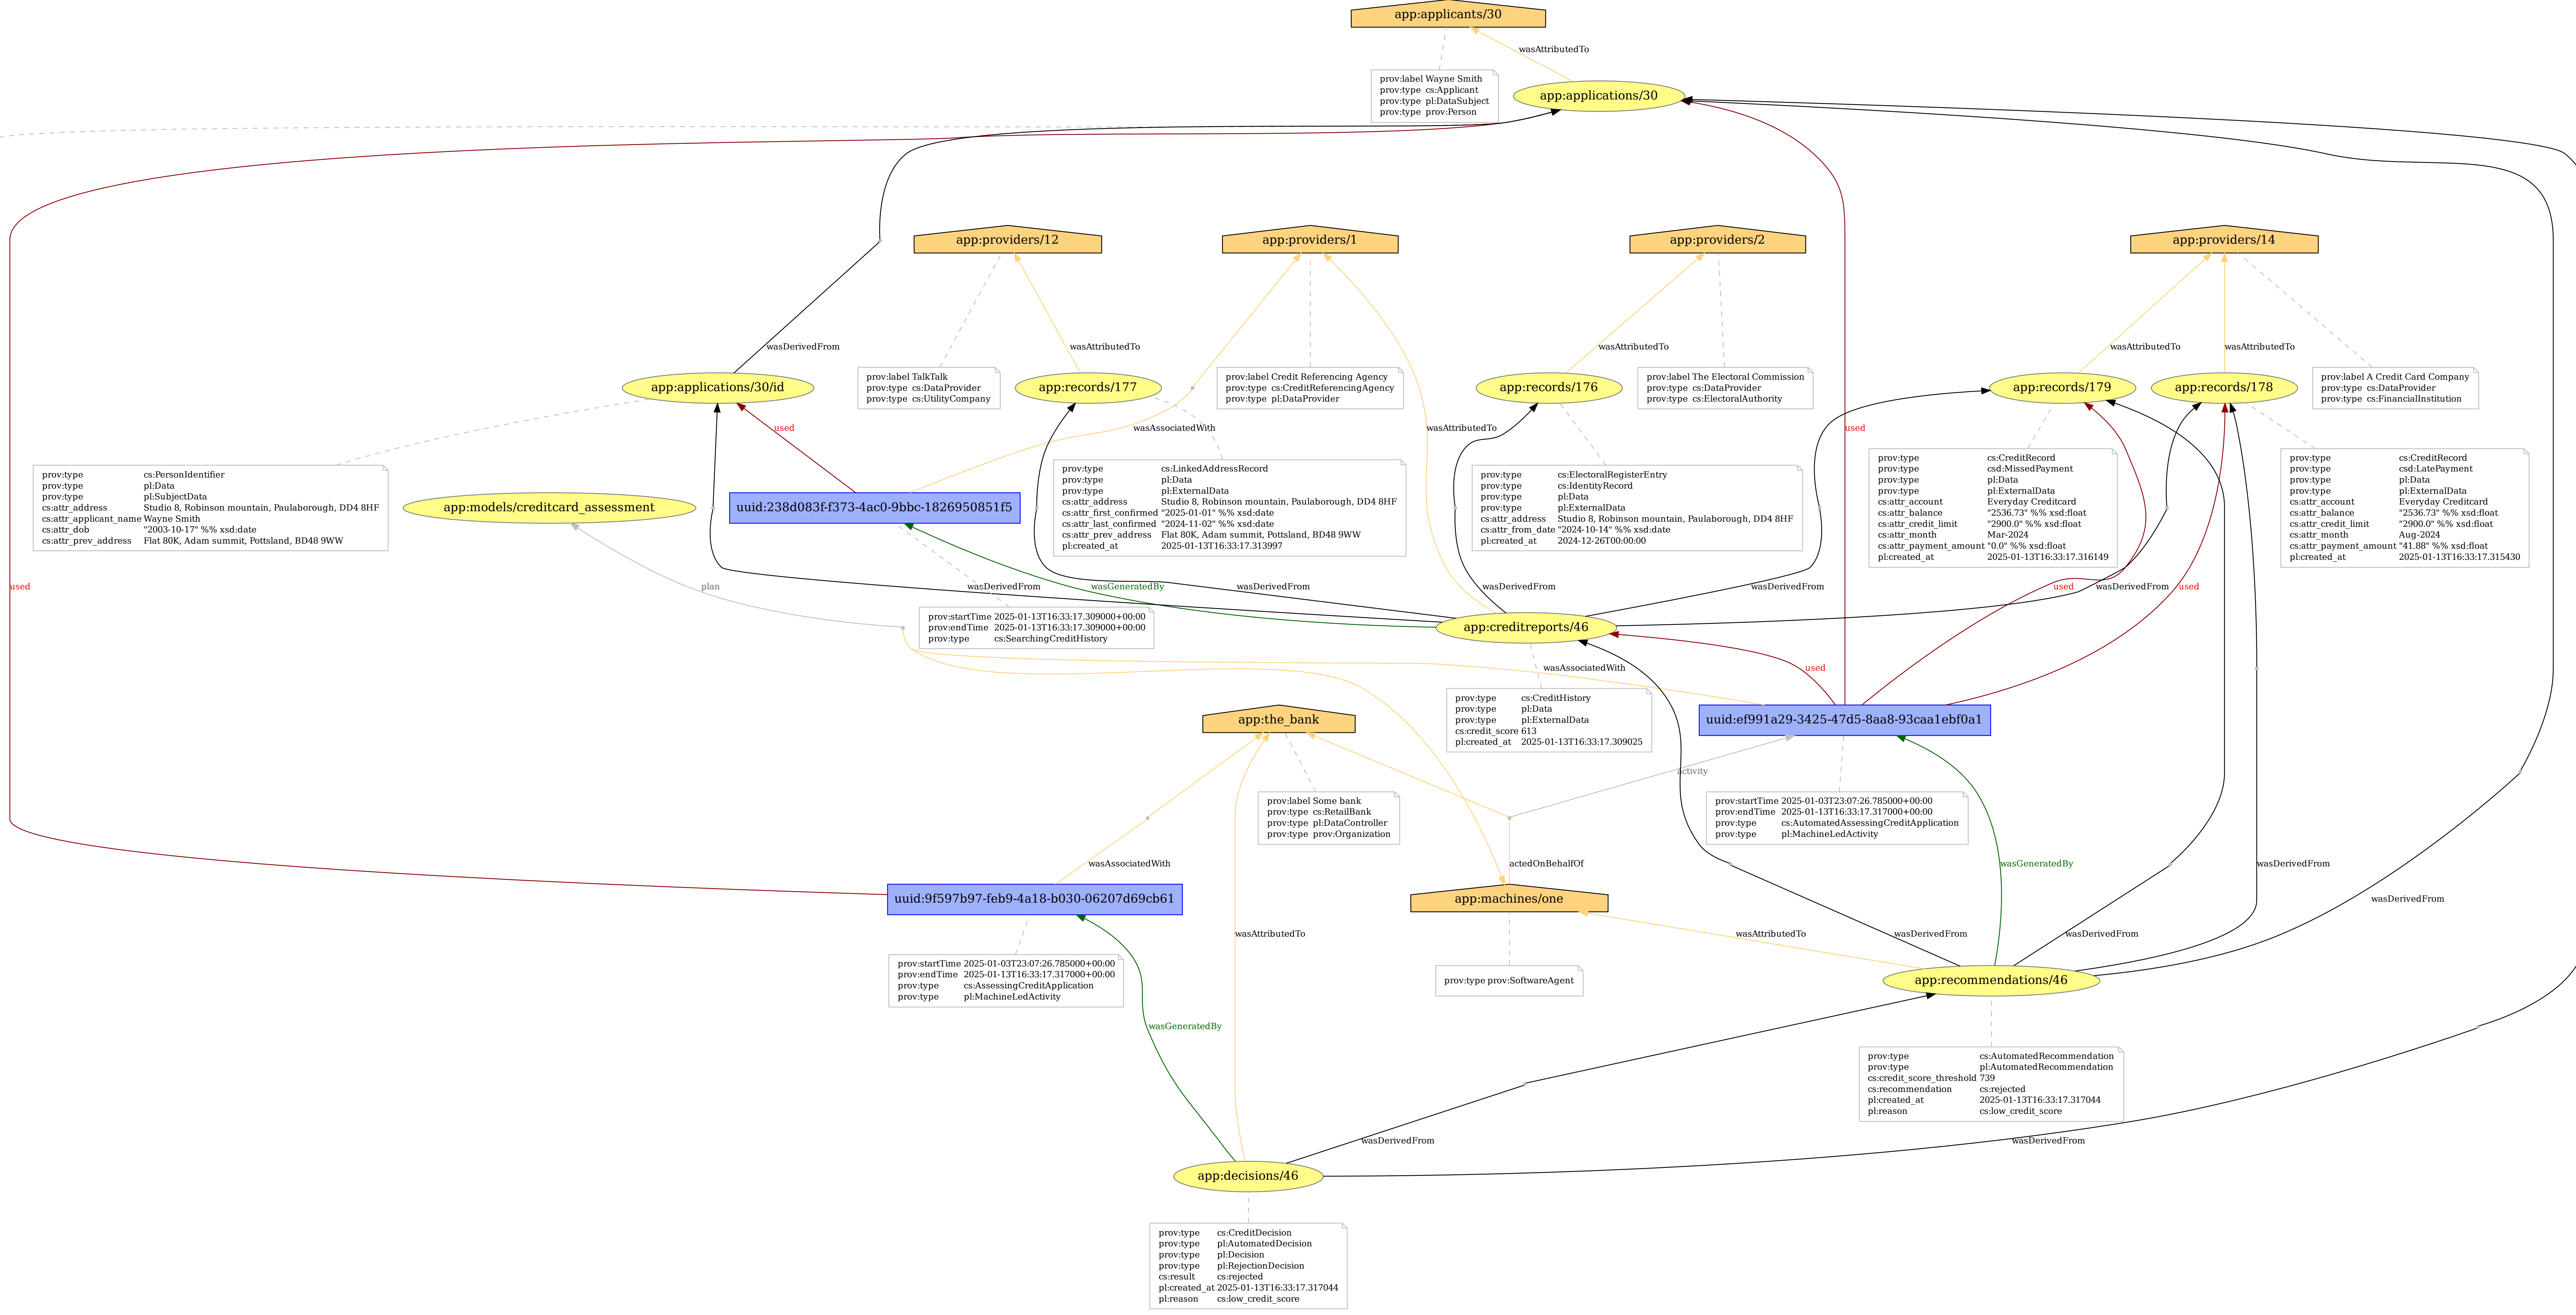

```
prov:type cs:CreditCardApplication
prov:type pl:Data
prov:type pl:Request
prov:type pl:SubjectData
cs:attr_address Studio 8, Robinson mountain, Paulaborough, DD4 8HF
cs:attr_annual_income 99000
cs:attr_applicant_name Wayne Smith
cs:attr_dob "2003-10-17" %% xsd:date
cs:attr_email_address reynoldsdaniel@example.org
cs:attr_emp_length 3
cs:attr_emp_title Musician
cs:attr_home_ownership 3
cs:attr_phone_number 0131 4960907
cs:attr_prev_address Flat 80K, Adam summit, Pottsland, BD48 9WW
pl:created_at 2025-01-03T23:07:26.785699
```

```
prov:type cs:PersonIdentifier
prov:type pl:Data
prov:type pl:SubjectData
cs:attr_address Studio 8, Robinson mountain, Paulaborough, DD4 8HF
cs:attr_applicant_name Wayne Smith
cs:attr_dob "2003-10-17" %% xsd:date
cs:attr_prev_address Flat 80K, Adam summit, Pottsland, BD48 9WW
```

used

plan

wasDerivedFrom

wasGeneratedBy

wasDerivedFrom

wasDerivedFrom

wasDerivedFrom

used

used

used

used

wasDerivedFrom

wasDerivedFrom

wasAssociatedWith

wasAttributedTo

wasGeneratedBy

wasAttributedTo

wasDerivedFrom

wasDerivedFrom

wasDerivedFrom

wasDerivedFrom

wasDerivedFrom

wasDerivedFrom

prov:type cs:AssessingCreditApplication

prov:type pl:MachineLedActivity

prov:type cs:SearchingCreditHistory

prov:type cs:CreditHistory

prov:type pl:ExternalData

cs:credit_score 613

pl:created_at 2025-01-13T16:33:17.309025

prov:type pl:MachineLedActivity

prov:type pl:MachineLedActivity

prov:endTime 2025-01-13T16:33:17.317044

prov:type cs:AutomatedRecommendation

prov:type pl:AutomatedRecommendation

cs:credit_score_threshold 739

cs:recommendation cs:rejected

pl:created_at 2025-01-13T16:33:17.317044

pl:reason cs:low_credit_score

prov:type cs:CreditDecision

prov:type pl:AutomatedDecision

prov:type pl:Decision

prov:type pl:RejectionDecision

cs:result cs:rejected

pl:created_at 2025-01-13T16:33:17.317044

pl:reason cs:low_credit_score

prov:type cs:CreditRecord

prov:type cs:LatePayment

prov:type pl:Data

prov:type pl:ExternalData

cs:attr_account Everyday Creditcard

cs:attr_balance "2536.73" %% xsd:float

cs:attr_credit_limit "2900.0" %% xsd:float

cs:attr_month Aug-2024

cs:attr_payment_amount "41.88" %% xsd:float

pl:created_at 2025-01-13T16:33:17.315430

prov:type cs:CreditRecord

prov:type cs:MissedPayment

prov:type pl:Data

prov:type pl:ExternalData

cs:attr_account Everyday Creditcard

cs:attr_balance "2536.73" %% xsd:float

cs:attr_credit_limit "2900.0" %% xsd:float

cs:attr_month Aug-2024

cs:attr_payment_amount "0.0" %% xsd:float

pl:created_at 2025-01-13T16:33:17.316149

prov:type cs:ElectoralRegisterEntry

prov:type cs:IdentityRecord

prov:type pl:Data

prov:type pl:ExternalData

cs:attr_address Studio 8, Robinson mountain, Paulaborough, DD4 8HF

cs:attr_last_confirmed "2024-11-02" %% xsd:date

cs:attr_prev_address Flat 80K, Adam summit, Pottsland, BD48 9WW

cs:attr_from_date "2024-10-14" %% xsd:date

pl:created_at 2024-12-26T00:00:00

prov:type cs:CreditReferencingAgency

prov:type pl:DataProvider

prov-label Credit Referencing Agency

prov-label TalkTalk

prov:type cs:DataProvider

prov:type cs:UtilityCompany

prov-label A Credit Card Company

prov:type cs:DataProvider

prov:type cs:FinancialInstitution

prov-label The Electoral Commission

prov:type cs:DataProvider

prov:type cs:ElectoralAuthority

prov-label Wayne Smith

prov:type cs:Applicant

prov:type pl:DataSubject

prov:type prov:Person

prov-label Wayne Smith

prov-label Wayne Smith

prov-label Wayne Smith

prov-label Wayne Smith

prov-label Wayne Smith

prov-label Wayne Smith

prov-label Wayne Smith

prov-label Wayne Smith

prov-label Wayne Smith

prov-label Wayne Smith